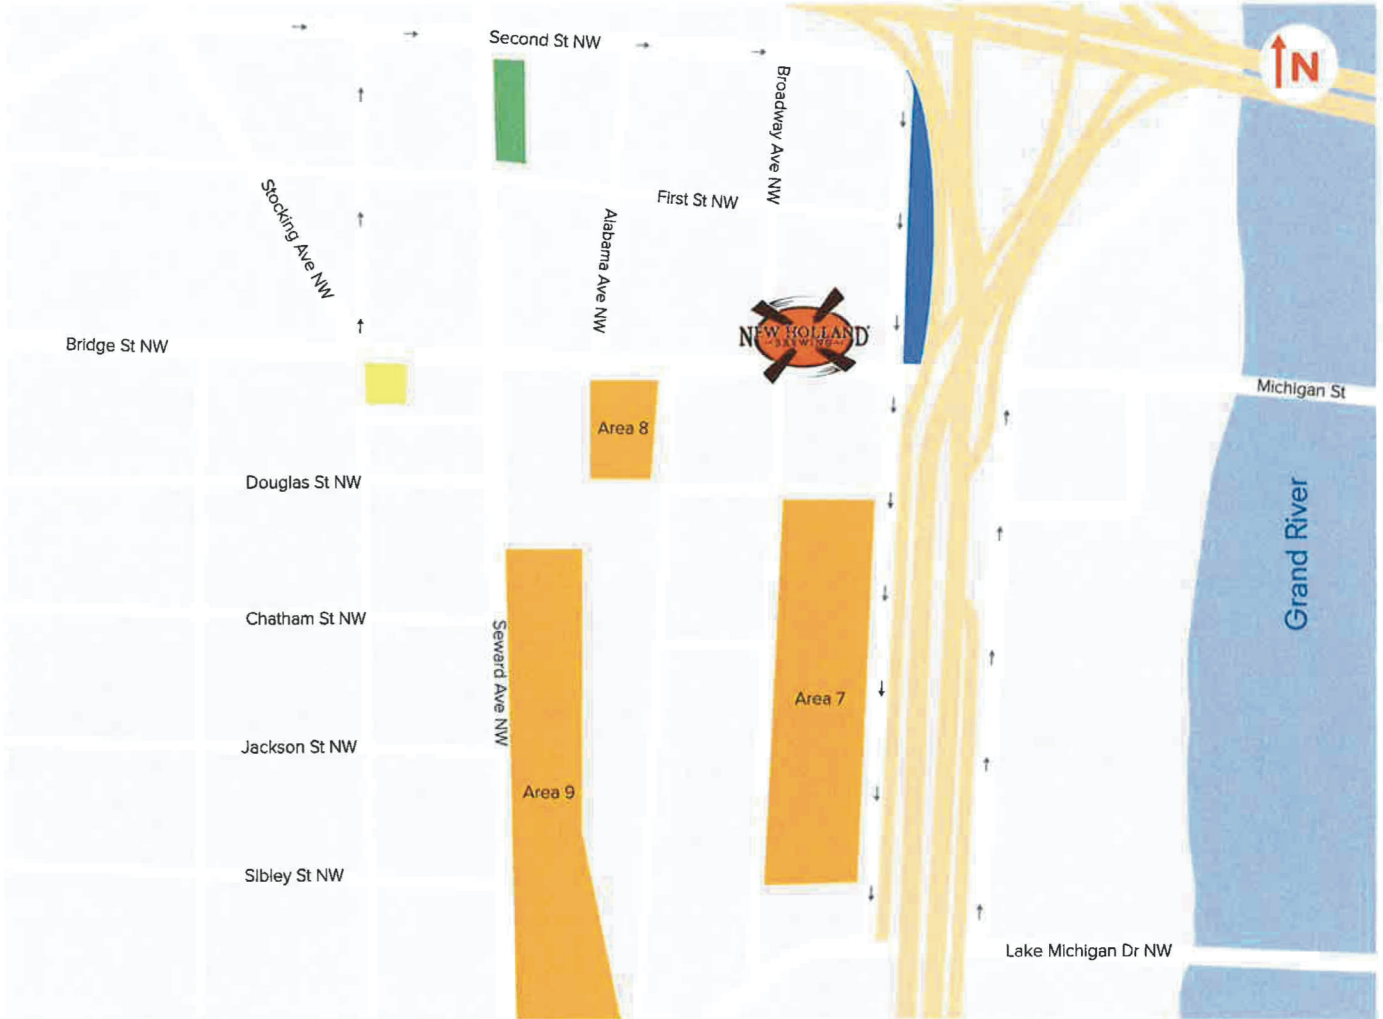

# PARKING INFORMATION

## PARKING

New Holland does not have a dedicated parking lot. Nearby lots are available as shown on the map above. Please obey all posted traffic and parking signs.

-  City of Grand Rapids Parking Lot
-  Parkmobile Lot
-  Parkmobile Lot
-  Metered Parking