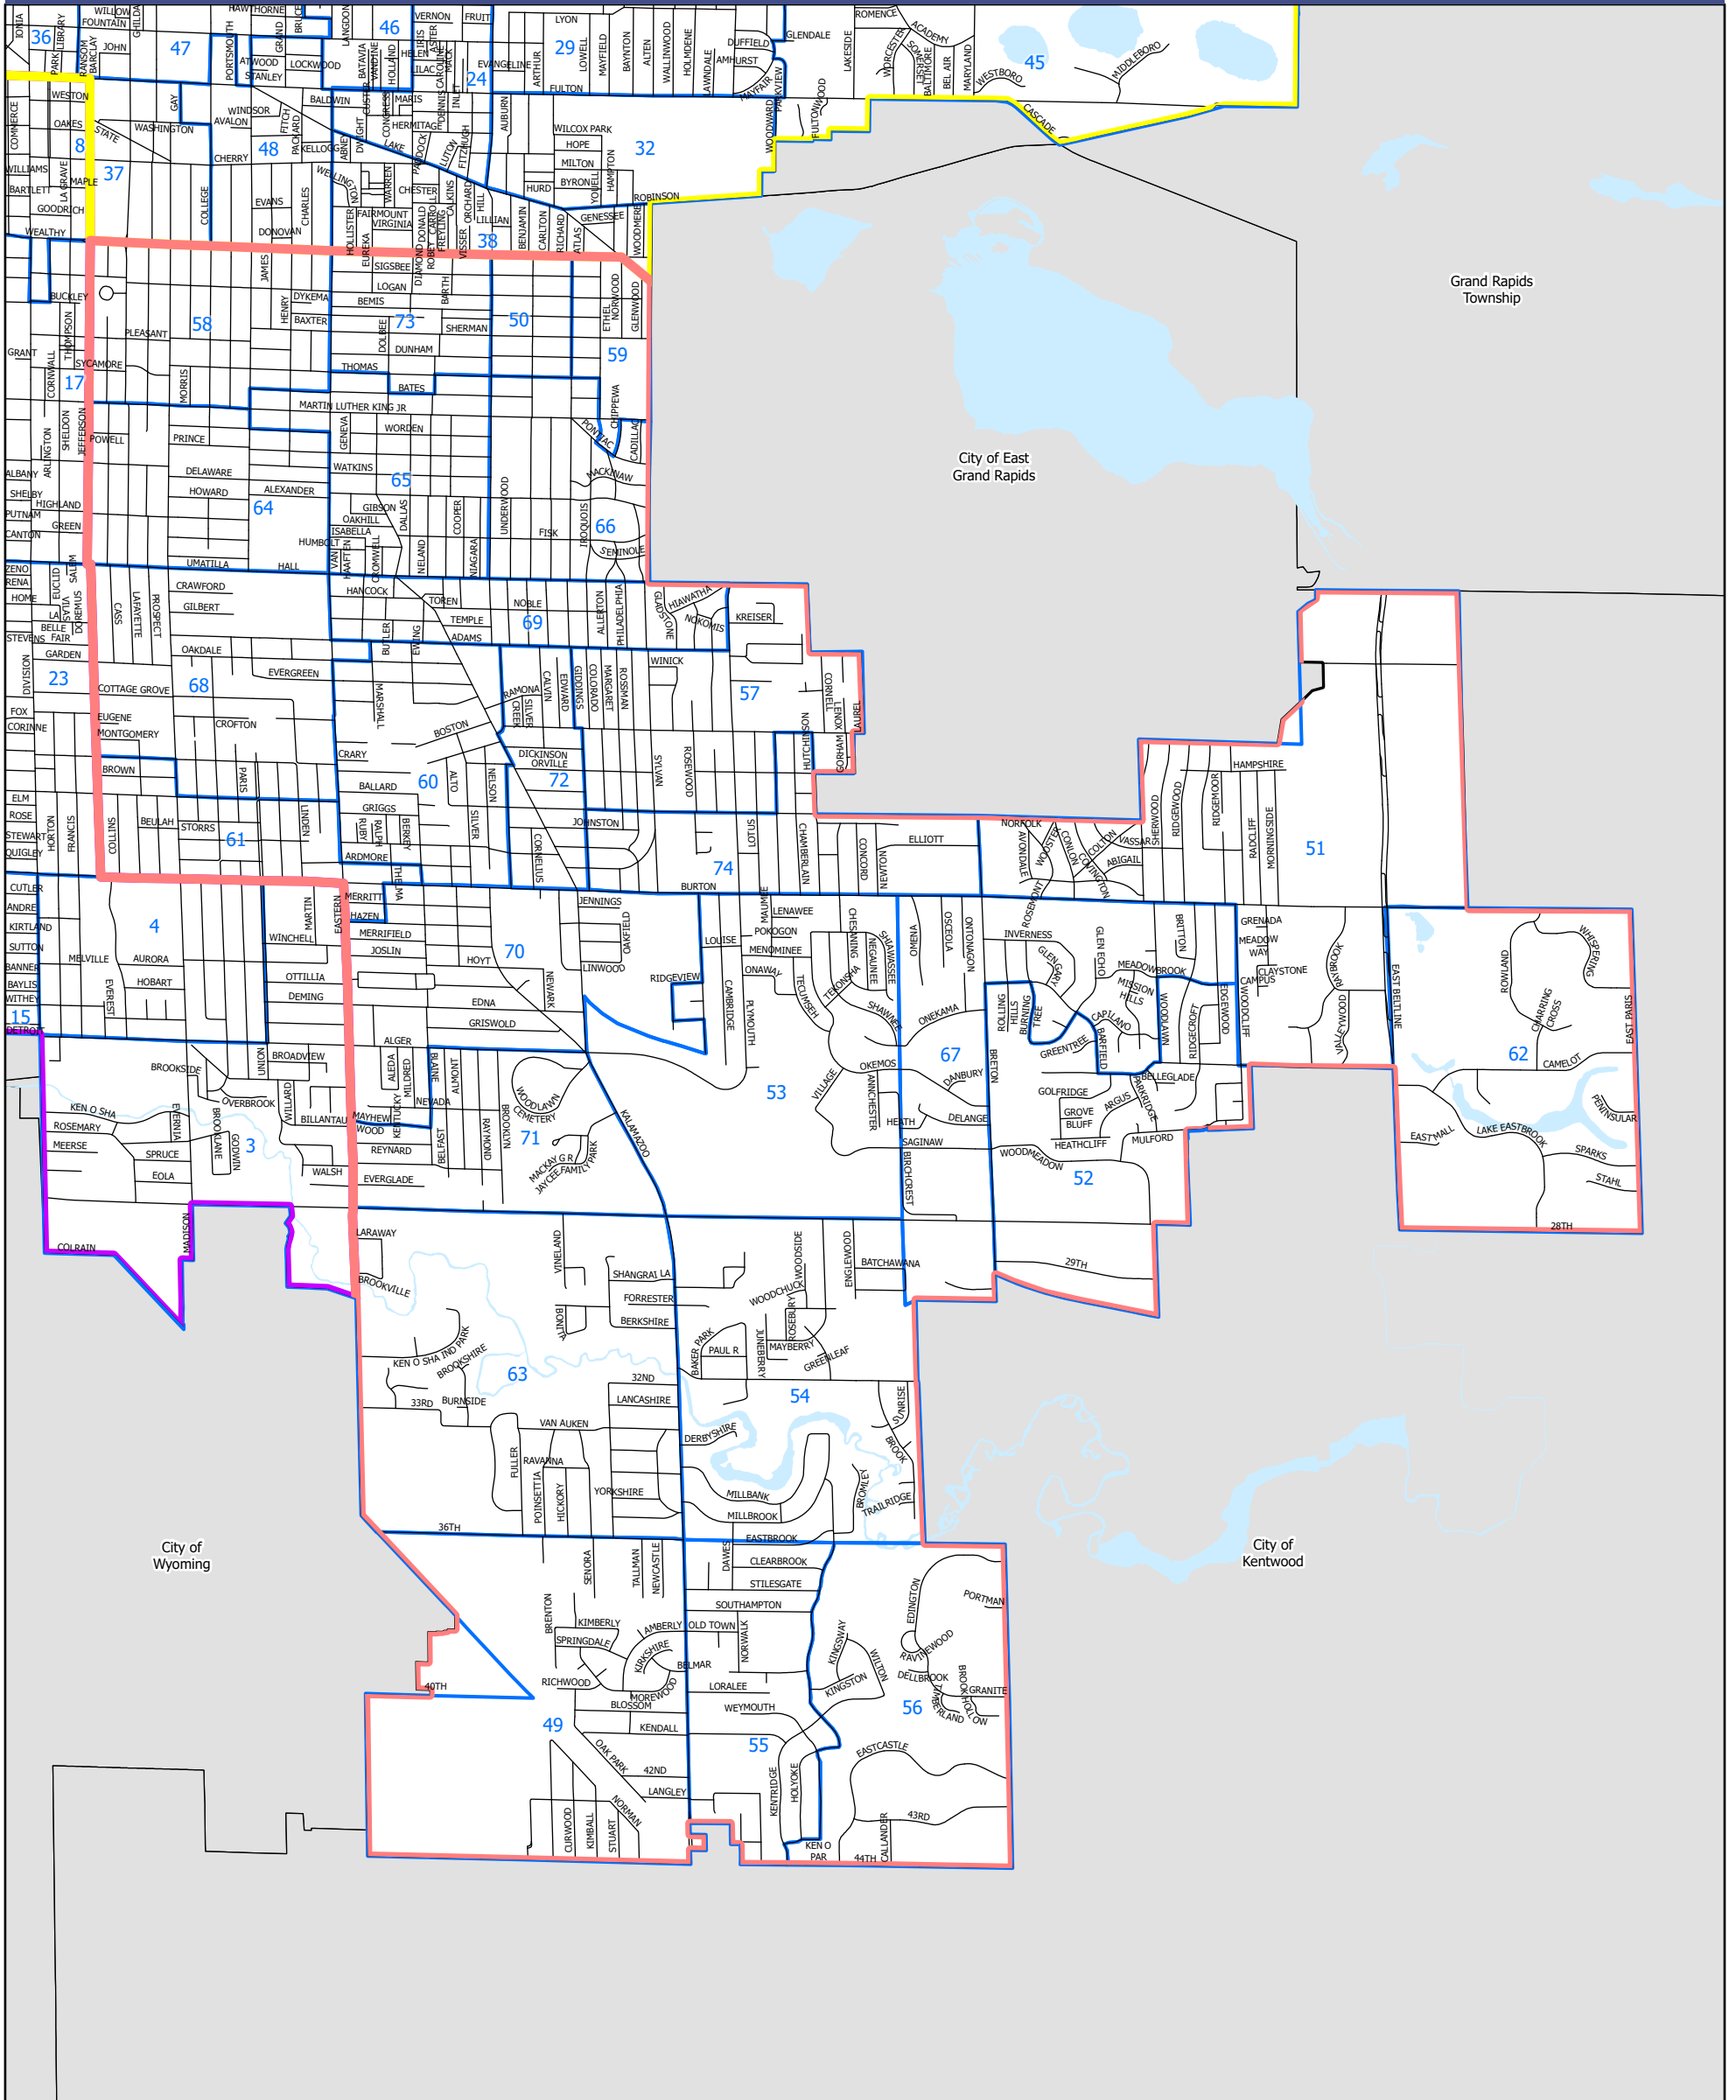

City of Grand Rapids Voting Precincts by Ward

■ Voting Precincts

Wards

■ 1

■ 2

■ 3

Source: City of Grand Rapids, MI ; Kent County, MI
 The City of Grand Rapids provides the data for use "as is."
 The areas depicted by this map are approximate and are not accurate to surveying or engineering standards.
 Prepared By: Dylan Postma - December 2021

City of Grand Rapids Voting Precincts by Ward

Voting Precincts

Wards

1

2

3

Source: City of Grand Rapids, MI ; Kent County, MI
 The City of Grand Rapids provides the data for use "as is."
 The areas depicted by this map are approximate and are not accurate to surveying or engineering standards.
 Prepared By: Dylan Postma - December 2021